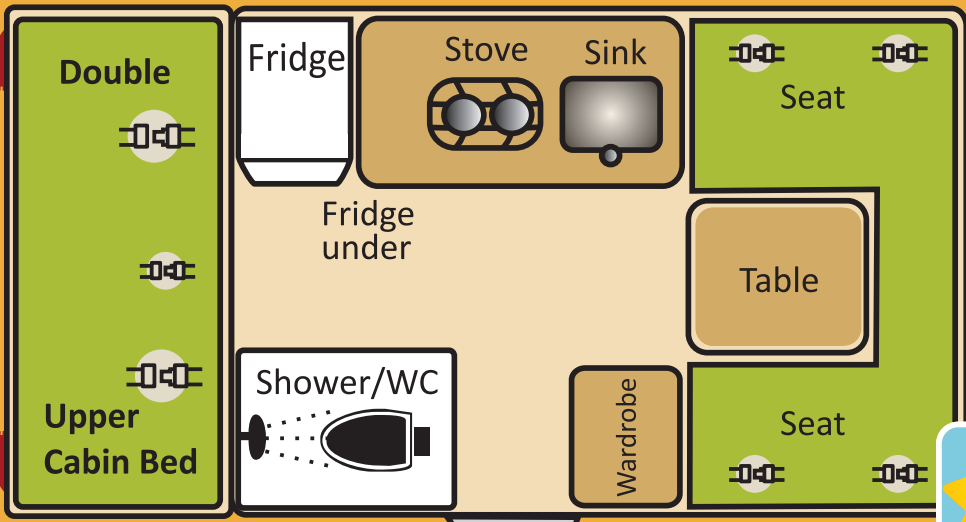

coastal campers
Whitianga

4 BERTH MOTORHOME

Side Door **DAY SET UP**

= 2 full belts = 5 lap belts

Side Door **NIGHT SET UP**