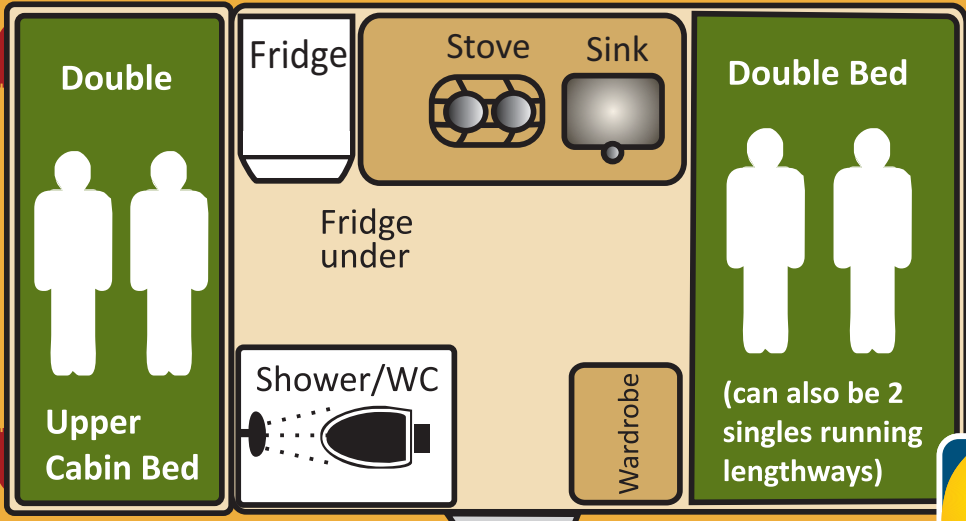

coastal campers
Whitianga

4 BERTH MOTORHOME

Side Door **DAY SET UP**

= 2 full belts = 5 lap belts

Side Door **NIGHT SET UP**