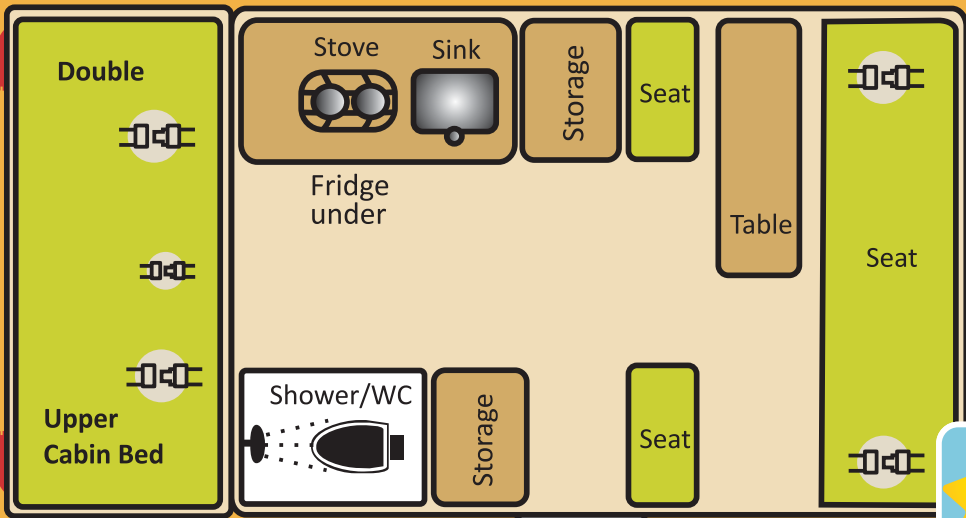

PREMIER 4 BERTH MOTORHOME

Side Door **DAY SET UP**

= full belts = lap belts

Side Door **NIGHT SET UP**