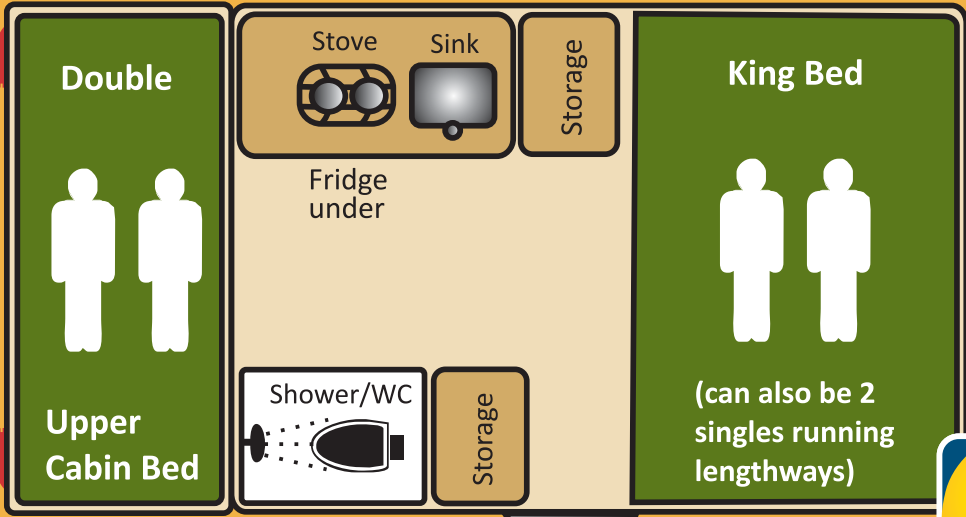

PREMIER 4 BERTH MOTORHOME

Side Door **DAY SET UP**

= full belts = lap belts

Side Door **NIGHT SET UP**