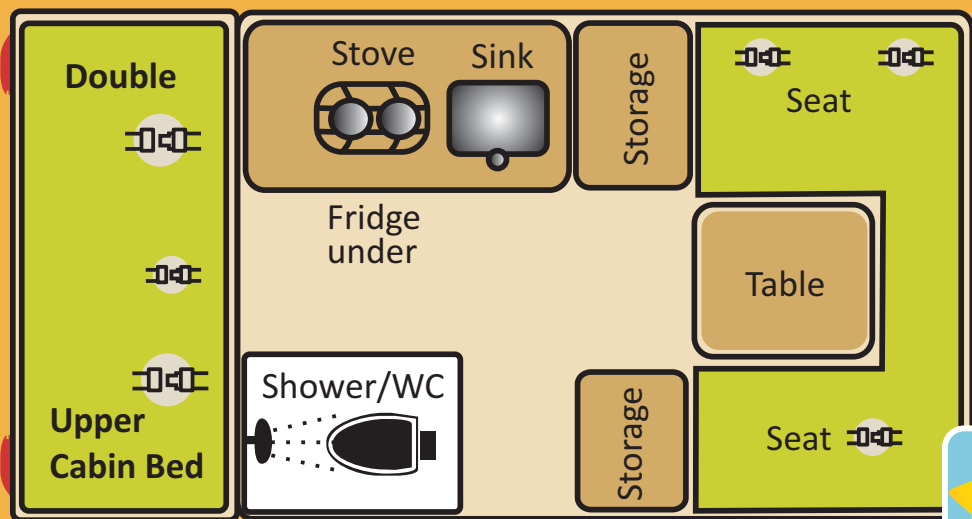

Email: info@coastalcampers.co.nz

4 BERTH MOTORHOME

Side Door **DAY SET UP**

= 2 full belts = 5 lap belts

Side Door **NIGHT SET UP**