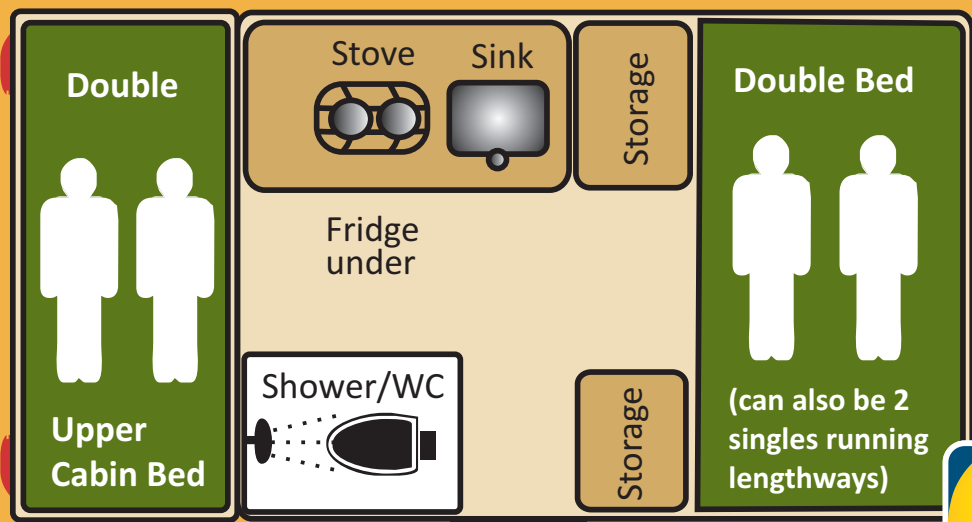

Email: info@coastalcampers.co.nz

4 BERTH MOTORHOME

Side Door **DAY SET UP**

= 2 full belts = 5 lap belts

Side Door **NIGHT SET UP**